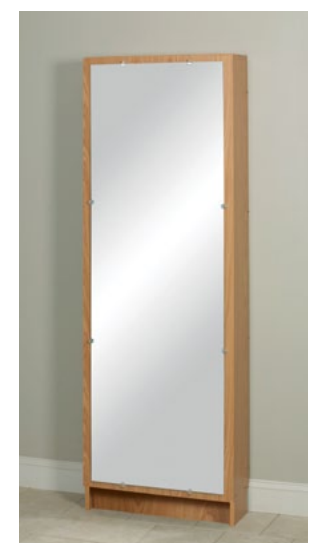

Koala PegRac

- Innovative designed double sided cuff weight rac with white pegboard provides easy access and maximum mobility
- Protective bumper moulding around ends
- 3" swivel casters/2 locking (7.62 cm)
- Holds up to 96 cuff weights (Not included)

5125	width	depth	height
	25¹/₂"	18"	66¹/₂"
	64.77 cm	45.72 cm	169.91 cm

Wallaby PegRac

- Innovative designed cuff weight and dumbbell rac with white pegboard provides easy access and maximum mobility. (Weights not included.)
- Strong polycarbonate dumbbell rods are angled for added stability
- Protective bumper moulding around ends
- 3" swivel casters/2 locking (7.62 cm)
- Holds up to 48 cuff weights and 22 dumbbells (Not Included)

5127	width	depth	height
	25¹/₂"	18"	66¹/₂"
	64.77 cm	45.72 cm	169.91 cm

Kangaroo PegRac

- 5 independent, quick-change positions for holding your choice of exercise band (50 yds. (45.72 m), hollow core center only). All items shown not included.
- Strong polycarbonate dumbbell rods are angled for added stability
- White pegboard front and back to store cuff weights and/or weight bars
- Protective bumper moulding around base
- 3" swivel casters/2 locking (7.62 cm)
- Holds up to 96 cuff weights, or 54 cuff weights, 18 weight bars and 5 rolls of exercise band and/or tubing (Not included)

5129C	width	depth	height
	32"	18"	66¹/₂"
	81.28 cm	45.72 cm	169.91 cm

3-Tier Rac

- Rac ships unassembled via UPS® or FedEx® Ground to save cost. (Items shown not included.)
- Easy assembly
- 3 fixed shelf-bins to store dumbbells, cuff weights, medicine balls and much more
- Protective bumper moulding for extra protection around edges

5142	width	depth	height
	38¹/₂"	26"	30"
	97.79 cm	66 cm	76.2 cm

Hide-A-Way Cabinet with Mirror