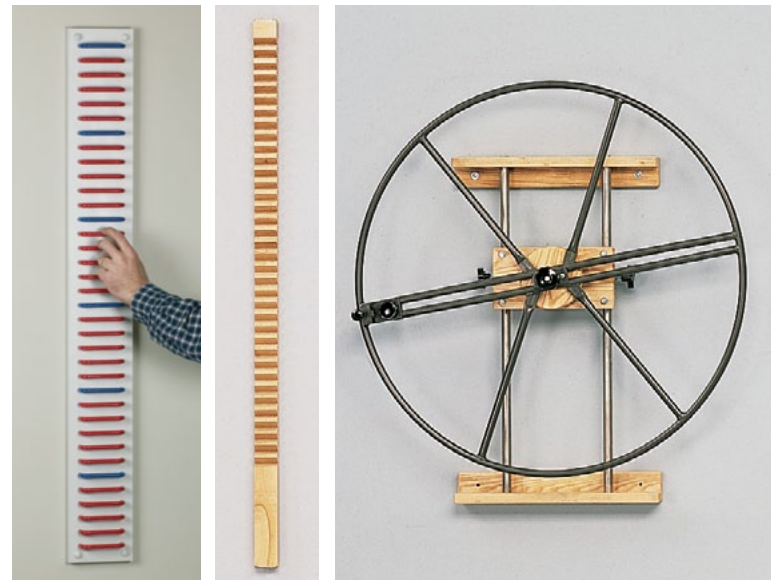

Laminate Finger/Shoulder Ladder

- 36 smooth round corner steps
- Color coded every sixth step
- Easy to clean and sanitize gray surface
- Pre-drilled mounting holes

4758A	length	width
	47"	6"
	119.37 cm	15.23 cm

Wood Finger/Shoulder Ladder

- 36 vertical finger steps
- Solid wood with heavy topcoats
- Pre-drilled mounting holes

7220	length	width
	58"	2 1/2"
	147.51 cm	6.35 cm

Shoulder Wheel

- 2 chrome-plated height adjustment rails
- Handle adjusts to increase diameter range
- Adjustable resistance knobs
- 2 knobs adjust height in 1 1/2" increments (3.8 cm)

7213	depth	width	diameter range
	8"	38"	10" – 39"
	20.31 cm	96.52 cm	43.18 cm – 99 cm

Exercise Skate

- Padded Dove Gray vinyl top
- Top is mounted on 4 casters for easy movement
- Velcro® strap(s) secures hand

7206	length	width	height
Small Skate	5 1/2"	5 1/2"	3"
	13.97 cm	13.97 cm	7.62 cm

7212	length	width	height
Large Skate	12"	6"	3"
	30.47 cm	15.24 cm	7.62 cm

Powder Board Table

- Oval shape with patient cutout
- White high pressure laminate top with tee-moulding edges
- 2 knobs adjust height in 1 1/2" increments (3.8 cm)
- Uprights are ultra-heavy, square, telescoping, steel tubing with self-indexing, spring plunger (no holes to line up)
- Second knob removes any side-to-side play
- Height is determined by numbered height indicator strips (no holes to count)

75-23K	length	width	height range
	63"	40"	23" – 34"
	160 cm	101.6 cm	58.42 cm – 86.36 cm

4758A 7220 7213