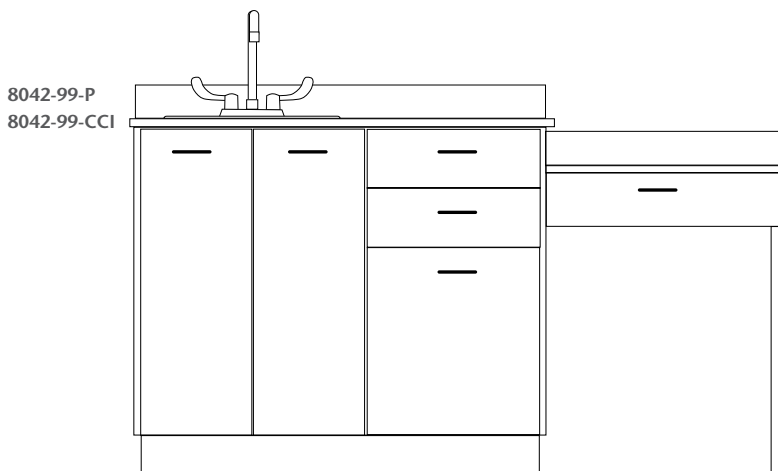

8272-P

8272-CCI	width	depth	height
	72"	12"	24"
	182.88 cm	30.48 cm	60.96 cm

ClintonClean™ Base Cabinet/6 Doors & 3 Drawers

- 3 adjustable shelves
- Shipped assembled for easy installation
- Concealed, adjustable, soft-close, door hinges
- Adjustable, self-closing doors & drawers
- 3 1/4" backsplash included with top (8.25 cm)
- Optional drawers may be added or repositioned
- Available with optional sink
- See page 67 for cabinet options

8072-P

8072-CCI	length	depth	height
	72"	18"	35"
	182.88 cm	45.72 cm	88.9 cm

ClintonClean™ Wall Cabinet with 2 Doors

- 1 adjustable shelf
- Shipped assembled for easy installation
- Concealed, self-closing, adjustable hinges
- Easily mounts with hook and rail system

8242-9-P

8242-9-CCI	length	depth	height
	42"	12"	24"
	106.68 cm	30.48 cm	60.96 cm

ClintonClean™ Base Cabinet with 3 Doors, 3 Drawers & Desk

- 2 adjustable shelves
- 1 desk & 1 stainless steel sink/chrome faucet set
- Cabinets ship as one unit, desk ships separate
- All holes are pre-drilled and all hardware is provided to connect the desk to the cabinet
- Adjustable, self-closing drawers & soft-close doors
- 3 1/4" backsplash included with top (8.25 cm)
- Pre-cut sink openings in tops for easy installation
- See page 67 for cabinet options

8042-99-P

8042-99-CCI	length	depth	cabinet hgt.	desk hgt.
	66"	18"	35"	30"
	168 cm	46 cm	89 cm	76 cm

* P Model has ClintonClean™ outside touchable surfaces and laminate interiors
* CCI model has ClintonClean™ inside and outside

ClintonClean™ Wall Cabinet with 2 Doors

- 1 adjustable shelf
- Shipped assembled for easy installation
- Concealed, self-closing, adjustable hinges
- Easily mounts with hook and rail system

8248-P

8248-CCI	length	depth	height
	48"	12"	24"
	121.92 cm	30.48 cm	60.96 cm

ClintonClean™ Base Cabinet with 2 Doors, 6 Drawers & Desk

- 1 adjustable shelf
- 1 desk & 1 stainless steel sink/chrome faucet set
- Cabinets ship as one unit, desk ships separate
- All holes are pre-drilled and all hardware is provided to connect the desk to the cabinet
- Adjustable, self-closing drawers & soft-close doors
- 3 1/2" backsplash included with top (8.89 cm)
- Pre-cut sink openings in tops for easy installation
- See below for cabinet options