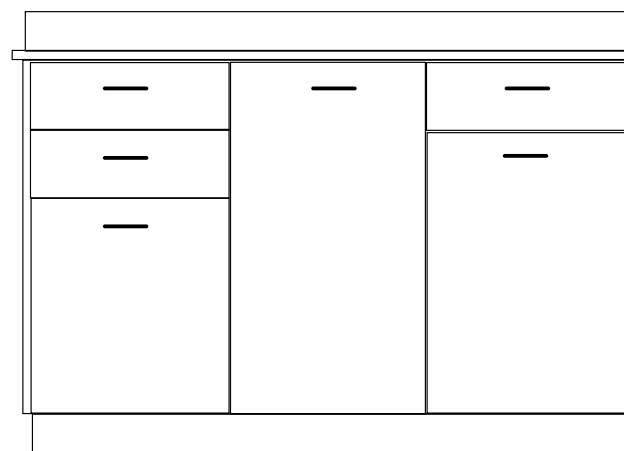

8054-P
8054-CCI