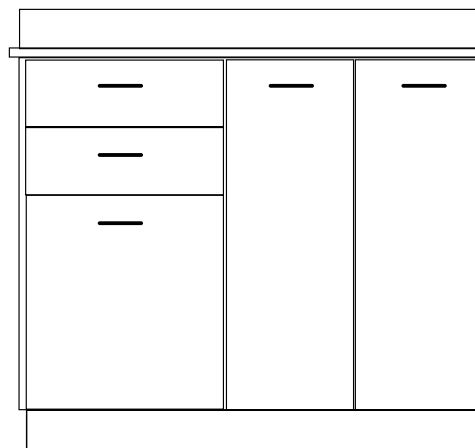

8042-P
8042-CCI