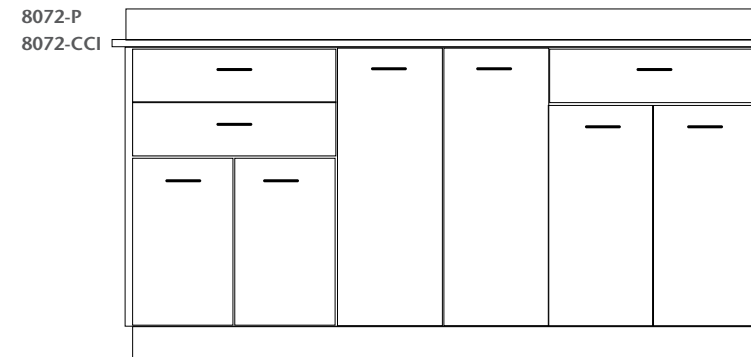

8272-P

8272-CCI	width	depth	height
	72"	12"	24"
	182.88 cm	30.48 cm	60.96 cm

ClintonClean™ Base Cabinet/6 Doors & 3 Drawers

- 3 adjustable shelves
- Shipped assembled for easy installation
- Concealed, adjustable, soft-close, door hinges
- Adjustable, self-closing doors & drawers
- 3 1/4" backsplash included with top (8.25 cm)
- Optional drawers may be added or repositioned
- Available with optional sink
- See page 67 for cabinet options

8072-P

8072-CCI	length	depth	height
	72"	18"	35"
	182.88 cm	45.72 cm	88.9 cm

ClintonClean™ Wall Cabinet with 2 Doors

- 1 adjustable shelf
- Shipped assembled for easy installation
- Concealed, self-closing, adjustable hinges
- Easily mounts with hook and rail system

8242-9-P

8242-9-CCI	length	depth	height
	42"	12"	24"
	106.68 cm	30.48 cm	60.96 cm

ClintonClean™ Base Cabinet with 3 Doors, 3 Drawers & Desk

- 2 adjustable shelves
- 1 desk & 1 stainless steel sink/chrome faucet set
- Cabinets ship as one unit, desk ships separate
- All holes are pre-drilled and all hardware is provided to connect the desk to the cabinet
- Adjustable, self-closing drawers & soft-close doors
- 3 1/4" backsplash included with top (8.25 cm)
- Pre-cut sink openings in tops for easy installation
- See page 67 for cabinet options

8042-99-P

8042-99-CCI	length	depth	cabinet hgt.	desk hgt.
	66"	18"	35"	30"
	168 cm	46 cm	89 cm	76 cm

* P Model has ClintonClean™ outside touchable surfaces and laminate interiors
* CCI model has ClintonClean™ inside and outside

ClintonClean™ Wall Cabinet with 2 Doors

- 1 adjustable shelf
- Shipped assembled for easy installation
- Concealed, self-closing, adjustable hinges
- Easily mounts with hook and rail system

8248-P

8248-CCI	length	depth	height
	48"	12"	24"
	121.92 cm	30.48 cm	60.96 cm

ClintonClean™ Base Cabinet with 2 Doors, 6 Drawers & Desk

- 1 adjustable shelf
- 1 desk & 1 stainless steel sink/chrome faucet set
- Cabinets ship as one unit, desk ships separate
- All holes are pre-drilled and all hardware is provided to connect the desk to the cabinet
- Adjustable, self-closing drawers & soft-close doors
- 3 1/2" backsplash included with top (8.89 cm)
- Pre-cut sink openings in tops for easy installation
- See below for cabinet options