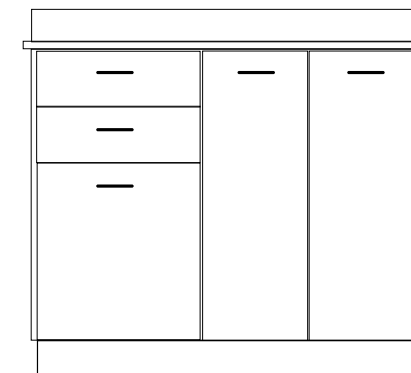

**8242-PL**

8242-CCIL length	depth	height
42"	12"	24"
106.68 cm	30.48 cm	60.96 cm

**ClintonClean™  
Base Cabinet with 3 Doors & 2 Drawers**

- 2 adjustable shelves
- Shipped assembled for easy installation
- Concealed, soft-close, adjustable, door hinges
- Adjustable, self-closing drawers
- 3<sup>1</sup>/<sub>4</sub>" backsplash included with top (8.25 cm)
- Optional drawers maybe added or repositioned
- Available with optional sink
- See page 67 for cabinet options

**8042-P**

8042-CCI length	depth	height
42"	18"	35"
106.68 cm	45.72 cm	88.9 cm

**ClintonClean™  
Lab Wall Cabinet with 2 Clear-View Doors**

- 1 adjustable shelf
- Shipped assembled for easy installation
- Concealed, soft-close, adjustable, door hinges
- Easily mounts with hook and rail system

**8248-PL**

8248-CCIL length	depth	height
48"	12"	24"
121.92 cm	30.48 cm	60.96 cm

**ClintonClean™  
Base Cabinet with 4 Doors & 2 Drawers**

- 2 adjustable shelves
- Shipped assembled for easy installation
- Concealed, soft-close, adjustable, door hinges
- Adjustable, self-closing drawers
- 3<sup>1</sup>/<sub>4</sub>" backsplash included with top (8.25 cm)
- Optional drawers may be added or repositioned
- Available with optional sink
- See page 67 for cabinet options

**8048-P**

8048-CCI length	depth	height
48"	18"	35"
121.92 cm	45.72 cm	88.9 cm

8242-PL  
8242-CCIL

8042-P  
8042-CCI

8248-PL  
8248-CCIL

8048-P  
8048-CCI

\* P Model has ClintonClean™ outside touchable surfaces and laminate interiors  
\* CCI model has ClintonClean™ inside and outside