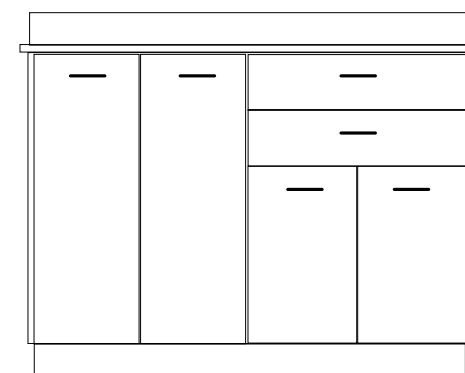

**8248-PL**

8248-CCIL length	depth	height
48"	12"	24"
121.92 cm	30.48 cm	60.96 cm

**ClintonClean™  
Base Cabinet with 4 Doors & 2 Drawers**

- 2 adjustable shelves
- Shipped assembled for easy installation
- Concealed, soft-close, adjustable, door hinges
- Adjustable, self-closing drawers
- 3<sup>1</sup>/<sub>4</sub>" backsplash included with top (8.25 cm)
- Optional drawers may be added or repositioned
- Available with optional sink
- See page 67 for cabinet options

**8048-P**

8048-CCI length	depth	height
48"	18"	35"
121.92 cm	45.72 cm	88.9 cm

8242-PL  
8242-CCIL

8042-P  
8042-CCI

8248-PL  
8248-CCIL

8048-P  
8048-CCI

\* P Model has ClintonClean™ outside touchable surfaces and laminate interiors  
\* CCI model has ClintonClean™ inside and outside

**ClintonClean™  
Lab Wall Cabinet with 3 Clear-View Doors**

- 2 adjustable shelves
- Shipped in 2 units for easy installation
- Concealed, adjustable, soft-close, door hinges
- All holes are pre-drilled and all hardware is provided to connect the two cabinets
- Easily mounts with hook and rail system

**8266-PL**

8266-CCIL length	depth	height
66"	12"	24"
167.64 cm	30.48 cm	60.96 cm

**ClintonClean™ Base Cabinet with 5 Doors & 3 Drawers (shown with optional sink)**

- 3 adjustable shelves
- Shipped assembled for easy installation
- Concealed, adjustable, soft-close, door hinges
- Adjustable, self-closing drawers
- 3<sup>1</sup>/<sub>4</sub>" backsplash included with top (8.25 cm)
- Optional drawers may be added or repositioned
- Available with optional sink (shown)
- See page 67 for cabinet options