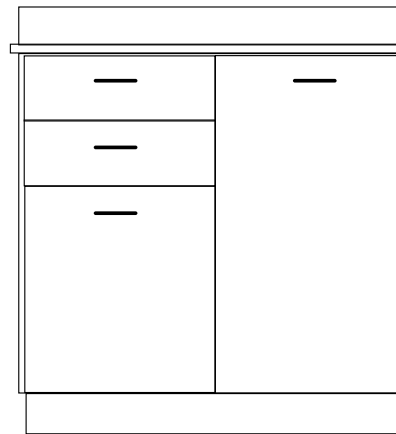

**8266-PL**

8266-CCIL length	depth	height
66"	12"	24"
167.64 cm	30.48 cm	60.96 cm

**ClintonClean™ Base Cabinet with 5 Doors & 3 Drawers (shown with optional sink)**

- 3 adjustable shelves
- Shipped assembled for easy installation
- Concealed, adjustable, soft-close, door hinges
- Adjustable, self-closing drawers
- 3<sup>1</sup>/<sub>4</sub>" backsplash included with top (8.25 cm)
- Optional drawers may be added or repositioned
- Available with optional sink (shown)
- See page 67 for cabinet options

8236-P	8236-CCI	length	depth	height
		36"	12"	24"
		91.44 cm	30.48 cm	60.96 cm

8236-P  
8236-CCI

**ClintonClean™ Base Cabinet with 2 Doors & 2 Drawers**

- 2 adjustable shelves
- Shipped assembled for easy installation
- Concealed, adjustable, soft-close, door hinges
- Adjustable, self-closing drawers
- 3 1/4" backsplash included with top (8.25 cm)
- Optional drawers may be added or repositioned
- Available with optional sink
- See page 67 for cabinet options

8036-P	8036-CCI	length	depth	height
		36"	18"	35"
		91.44 cm	45.72 cm	88.9 cm

8036-P  
8036-CCI

**ClintonClean™ Wall Cabinet with 2 Doors**

- 1 adjustable shelf
- Shipped assembled for easy installation
- Concealed, adjustable, soft-close, door hinges
- Easily mounts with hook and wall rail mounting system

8242-P	8242-CCI	length	depth	height
		42"	12"	24"
		106.68 cm	30.48 cm	60.96 cm

8242-P  
8242-CCI

**ClintonClean™ Base Cabinet with 3 Doors & 2 Drawers**

- 2 adjustable shelves
- Shipped assembled for easy installation
- Concealed, adjustable, soft-close, door hinges
- Adjustable, self-closing drawers
- 3 1/4" backsplash included with top (8.25 cm)
- Optional drawers may be added or repositioned
- Available with optional sink
- See page 67 for cabinet options