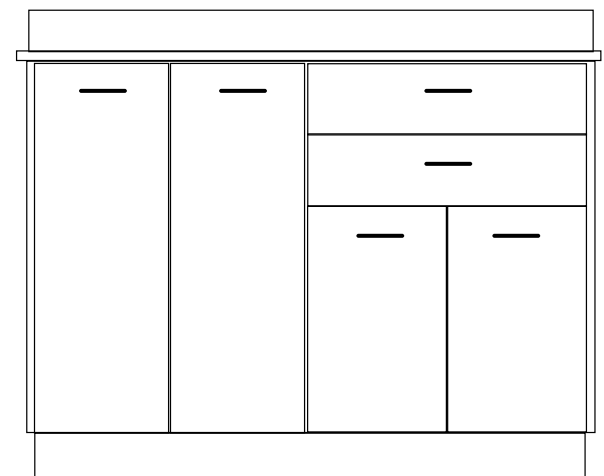

**ClintonClean™ Wall Cabinet with 2 Doors**

- 1 adjustable shelf
- Shipped assembled for easy installation
- Concealed, adjustable, soft-close, door hinges
- Easily mounts with hook and rail system

8248-P	8248-CCI	length	depth	height
		48"	12"	24"
		121.92 cm	30.48 cm	60.96 cm

8248-P  
8248-CCI

**ClintonClean™ Base Cabinet with 4 Doors & 2 Drawers**

- 2 adjustable shelves
- Shipped assembled for easy installation
- Optional drawers may be added or repositioned
- Concealed, adjustable, soft-close, door hinges
- Adjustable, self-closing drawers
- 3 1/4" backsplash included with top (8.25 cm)
- Available with optional sink
- See page 67 for cabinet options

8048-P	8048-CCI	length	depth	height
		48"	18"	35"
		121.92 cm	45.72 cm	88.9 cm

8048-P  
8048-CCI

**ClintonClean™ Wall Cabinet with 3 Doors**

- 2 adjustable shelves
- Shipped assembled in 2 units
- All holes are pre-drilled and all hardware is provided to connect the 2 cabinets
- Concealed, adjustable, soft-close, door hinges
- Easily mounts with hook and rail system