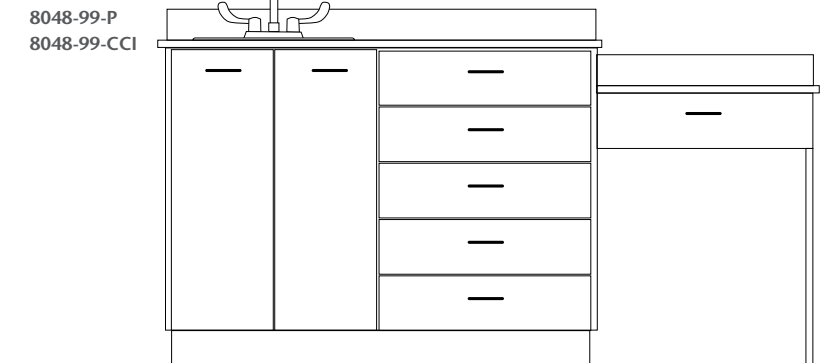

8048-99-P

8048-99-CCI	length	depth	cabinet hgt.	desk hgt.
	72"	18"	35"	30"
	183 cm	46 cm	89 cm	76 cm