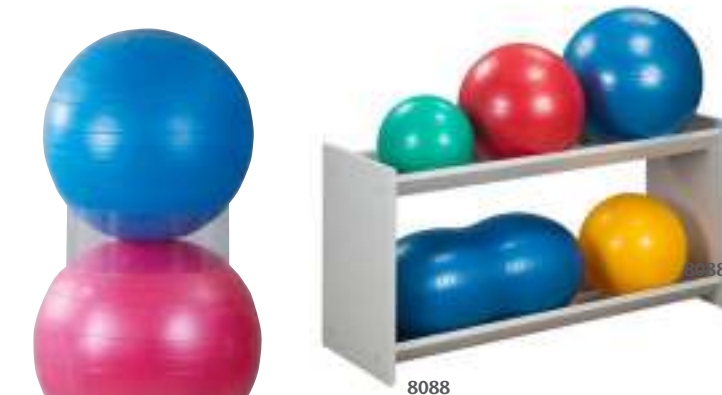

- Excellent for hand exercise
- 4 different densities for progressive exercise
- Non-stick material
- 50 mm diameter

	density	color
8301	soft	orange
8302	medium	green
8303	firm	teal
8304	extra firm	purple

Ball Stackers

- Flexible adjustable plastic ring allows the stacking of 3 exercise balls
- Sold as a set of 3 rings

8405	accommodates
	45 cm – 85 cm balls

Double Level Ball Storage Rack plus Balls

- All Gray laminate construction
- Store up to 6 therapy balls
- Easy assembly with steel fasteners
- Ships KD by FedEx® Ground or UPS®
- Set of heavy duty, burst-resistant exercise balls
1 each of—30 cm • 45 cm • 55 cm • 65 cm • 75 cm • 85 cm • plus air pump & inflation tape

8088	length	depth	height
	62"	19 1/2"	30"
	157.48 cm	49.53 cm	76.2 cm

8008	rack only
-------------	-----------

Triple Level Ball Storage Rack plus Balls

- All Gray laminate construction
- Store up to 9 therapy balls
- Easy assembly with steel fasteners
- Ships KD by FedEx® Ground or UPS®
- Set of heavy duty, burst-resistant exercise balls
2 each of—30 cm • 45 cm • 55 cm
1 each of— 75 cm • 85 cm • plus air pump & inflation tape

8099	length	depth	height
	62"	19 1/2"	60"
	157.48 cm	49.53 cm	152.4 cm

8009	rack only
-------------	-----------

NOTE: Colors of individual balls are subject to change.

Heavy-Duty Exercise Balls*

- Bright colored, heavy-walled, burst-resistant balls
- Deflates slowly if punctured*
- Made from durable, ribbed PVC material
- Shipped in polybags
- For indoor use on a clean, dry surface only