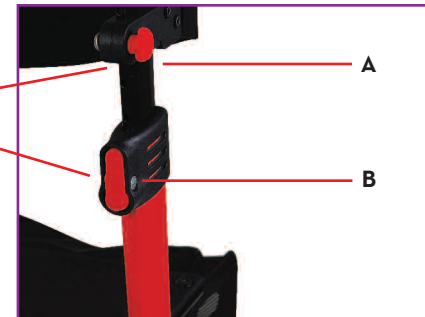

**NEW!**

**Nitro Rollator**

- 1P** RTL10266 Red, 1/cs
- 1P** RTL10266WT White, 1/cs
- 1P** RTL10266BK Black, 1/cs

**FEATURES:**

- Attractive, Euro-style design.
- Brake cable inside frame for added safety.
- Handle height easily adjusts with unique push button.
- Caster fork design enhances turning radius.
- Large 10" front casters for easy maneuverability and indoor or outdoor use.
- Easily folds with one hand to ultra-compact size for storage.
- Plastic clip holds the Nitro closed when frame is folded.
- Lightweight, aluminum frame.
- Back support height easily adjusts with tool-free thumb screw.
- Seat with fold-up handle is durable and comfortable.
- Cross brace design allows for side-to-side folding and added stability.
- Frame can be folded with one hand for ultra compact storage and portability.
- Handsome and removable zippered storage bag. Unique bag attachment keeps bag securely in place when rollator is open or folded.
- Comes in retail box.
- Limited Lifetime Warranty.

**FRAME CAN BE FOLDED WITH ONE HAND FOR ULTRA COMPACT STORAGE AND PORTABILITY!**

- A. Back support height easily adjusts with tool-free thumb screw.
- B. Handle height easily adjusts with unique push button.

**PARTS DIAGRAMS ON PAGE 32**

**1P = 1-Pack Available**

**SPECIFICATIONS**

Item #	Handle Height Highest	Handle Height Lowest	Unit Width	Unit Length	Seat (depth)	Seat (width)	Seat (height)	Product Weight	Carton Shipping Weight	Weight Limit
RTL10266 Series	38.25"	33.5"	23"	27.75"	8"	18"	20.5"	17.5 lbs.	21.5 lbs.	300 lbs.