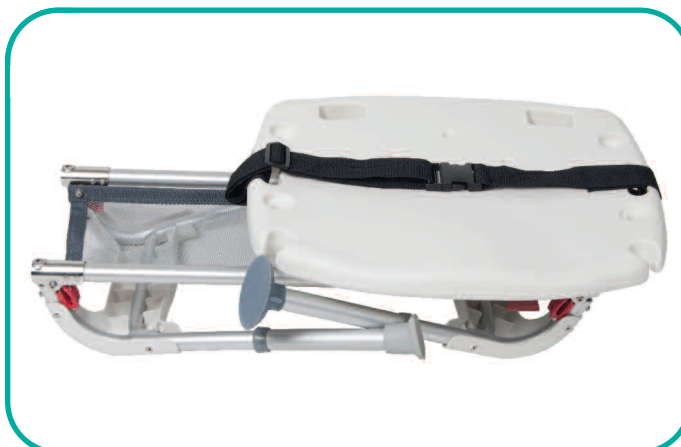

NEW!

RTL12075

Folding Universal Sliding Transfer Bench

Available **1 Pack**

- RTL12075 2/cs
- 12075H Replacement Handle, 1/ea
- 12075B Replacement Back, 1/ea
- 12075S Replacement Soap Dish, 1/ea

FEATURES:

- Transfer Bench slides left and right along frame for easy entry into and out of tub.
- Folds flat for transport and storage.
- Comes standard with removable soap dish.
- Comes with seat belt for added safety.
- Limited Lifetime Warranty.

COMES WITH A REMOVABLE SOAP DISH!

FOLDS FLAT FOR EASY AND CONVENIENT STORAGE!

SPECIFICATIONS

Item #	Width Seat	Depth Seat	Height (lowest)	Height (highest)	Product Weight	Carton Shipping Weight	Weight Limit
RTL12075	22.5"	18.5"	16"	22"	15 lbs.	34 lbs.	300 lbs.