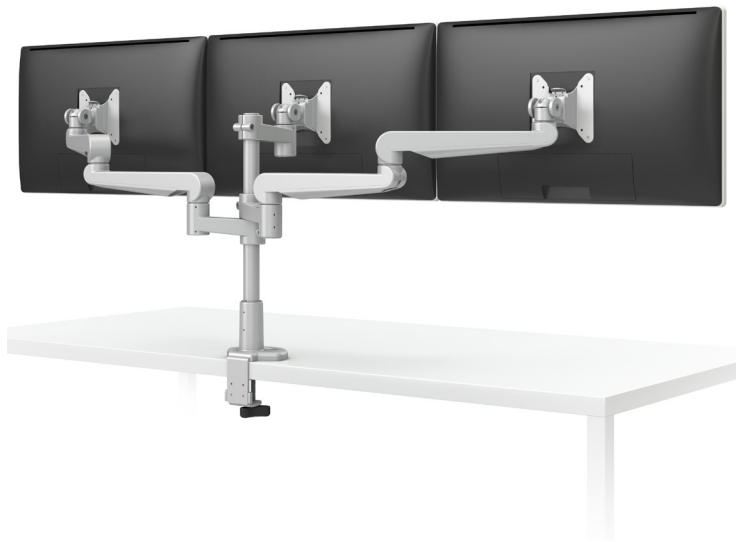

EVOLVE SINGLE MONITOR ARM

- Arm height adjustment range: 13.625" to 25.25"
- Monitor extension: 26.75"
- Monitor retraction: 4"
- Monitor tilt: +90/-25 degrees
- Monitor rotation: +90/-90
- Weight capacity: 6.6 - 17.6lbs
- 180 lockout feature
- VESA plate quick release
- Includes both desk clamp and grommet mount

PART #

EVOLVE1-FF

EVOLVE DUAL MONITOR ARM

- Arm height adjustment range: 13.625" to 25.25"
- Monitor extension: 26.75"
- Monitor retraction: 4"
- Monitor tilt: +90/-25 degrees
- Monitor rotation: +90/-90
- Weight capacity: 6.6 - 17.6lbs
- 180 lockout feature
- VESA plate quick release
- Includes both desk clamp and grommet mount

PART #

EVOLVE2-FF

EVOLVE TRIPLE MONITOR ARM

- Arm height adjustment range: 13.625" to 25.25"
- Monitor extension: 26.75"
- Monitor retraction: 4"
- Monitor tilt: +90/-25 degrees
- Monitor rotation: +90/-90
- Weight capacity: 6.6 - 17.6lbs
- 180 lockout feature
- VESA plate quick release
- Includes both desk clamp and grommet mount

PART #

EVOLVE3-FF

EVOLVE FOUR MONITOR ARMS

- Arm height adjustment range: 13.625" to 36"
- Monitor extension: 26.75"
- Monitor retraction: 4"
- Monitor tilt: +90/-25 degrees
- Monitor rotation: +90/-90
- Weight capacity: 6.6 - 17.6lbs
- 180 lockout feature
- VESA plate quick release
- Includes both desk clamp and grommet mount