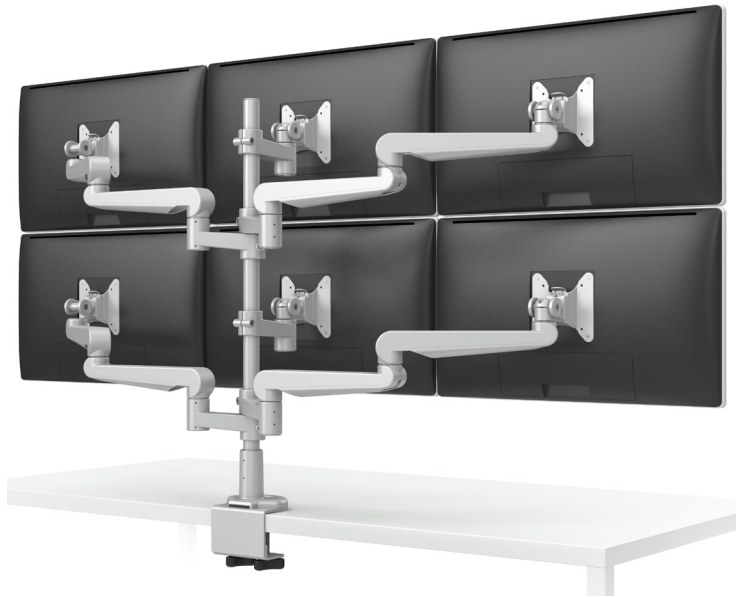

EVOLVE SINGLE MONITOR ARM

- Arm height adjustment range: 13.625" to 25.25"
- Monitor extension: 26.75"
- Monitor retraction: 4"
- Monitor tilt: +90/-25 degrees
- Monitor rotation: +90/-90
- Weight capacity: 6.6 - 17.6lbs
- 180 lockout feature
- VESA plate quick release
- Includes both desk clamp and grommet mount

PART #

EVOLVE2-FF

EVOLVE TRIPLE MONITOR ARM

- Arm height adjustment range: 13.625" to 25.25"
- Monitor extension: 26.75"
- Monitor retraction: 4"
- Monitor tilt: +90/-25 degrees
- Monitor rotation: +90/-90
- Weight capacity: 6.6 - 17.6lbs
- 180 lockout feature
- VESA plate quick release
- Includes both desk clamp and grommet mount

PART #

EVOLVE3-FF

EVOLVE FOUR MONITOR ARMS

- Arm height adjustment range: 13.625" to 36"
- Monitor extension: 26.75"
- Monitor retraction: 4"
- Monitor tilt: +90/-25 degrees
- Monitor rotation: +90/-90
- Weight capacity: 6.6 - 17.6lbs
- 180 lockout feature
- VESA plate quick release
- Includes both desk clamp and grommet mount

PART #

EVOLVE4-FF

EVOLVE SIX MONITOR ARMS

- Arm height adjustment range: 13.625" to 36"
- Monitor extension: 26.75"
- Monitor retraction: 4"
- Monitor tilt: +90/-25 degrees
- Monitor rotation: +90/-90
- Weight capacity: 6.6 - 17.6lbs
- 180 lockout feature
- VESA plate quick release
- Includes both desk clamp and grommet mount