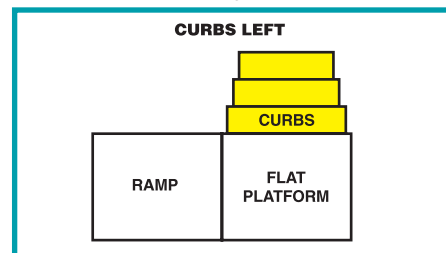

A. Model 2410

A. Model 2410
Nested Footstools

FEATURES:

- Consists of (4) steps which “nest” together for easy space-saving storage.
- Nested footstools are useful for stepping, crawling or climbing activities.
- Durable oak laminate wood construction with non-slip matting.

MODEL	LENGTH	WIDTH	HEIGHT
2410 (closed)	20"	16"	8"
Stool Sizes:	20"	16"	8"
	18"	14"	6"
	14"	12"	4"
	12"	9"	2"

B. Model 1200

B. Model 1200
Ramp & Curb Set

FEATURES:

- Facilitates ambulation and patient mobility training on ramp and curbs.
- Durable Oak laminate wood construction.
- Anti-slip safety matting on top surface of ramp and curb set.
- Ramp elevates from ¼" to 8" high over its 44" incline.
- Flat platform is 44" x 44".
- Unit includes (3) curbs of 2", 4" and 6" height, which nest under ramp.
- Curbs can be set up to extend in any of 3 directions or curbs can be removed from unit and used separately.
- Features BriteStep™ 3mm Yellow edging on all curbs.

MODEL	LENGTH	WIDTH	HEIGHT
1200 (closed)	88"	44"	8"
Curb sizes	40"	40"	6"
	36"	36"	4"
	32"	32"	2"

Curbs can be set up to extend to right as shown above or to the left (below) or straight.

C. Model 1310

New Design!