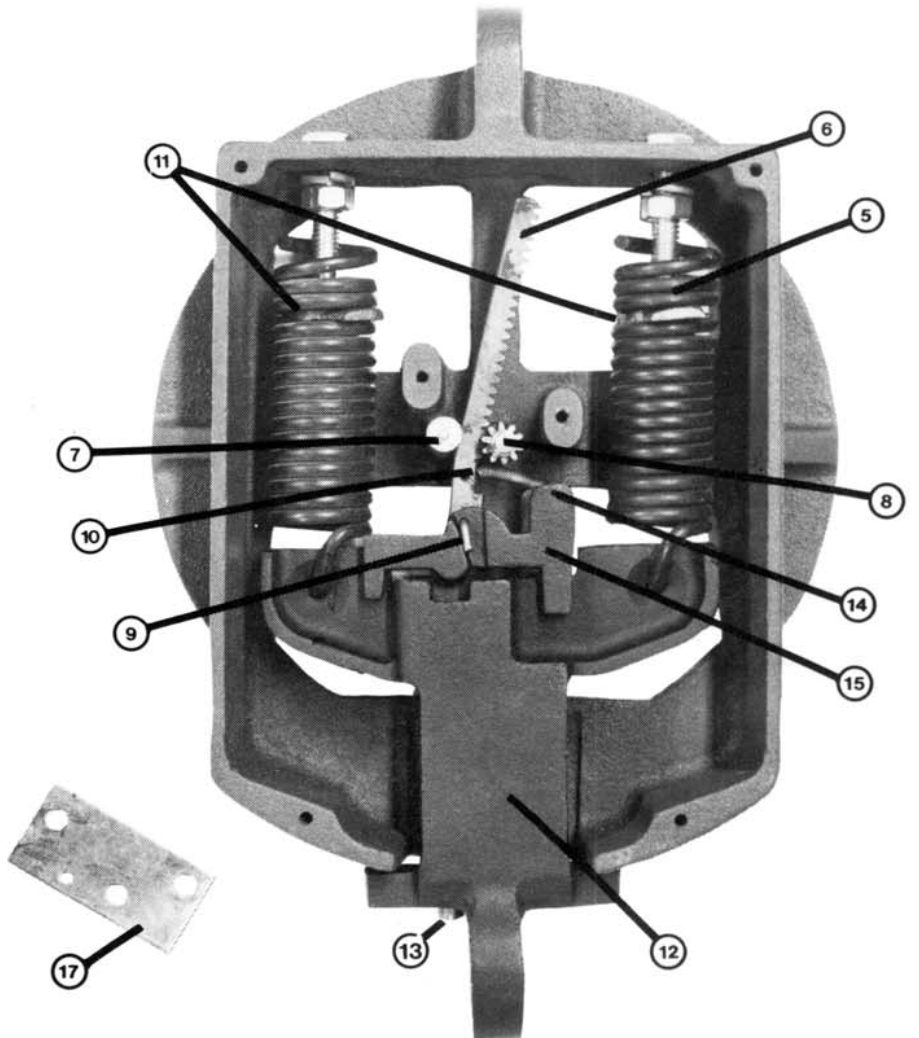

Parts List
Series 11S Scales
Models:
11S200H, 11S400H

Series 11S Scale Parts List

| Item | Part No. | Description |
|-------------|-----------------|--------------------|
| 1 | 11S1 | Case |
| 2 | | Dial Chart |
| | 11S26 | 200 lb chart |
| | 11S27 | 400 lb chart |
| 3 | 26S12X | Pointer Assembly |
| 4 | 11S15 | Case Ring |
| 5 | | Spring |
| | 11S28 | 200 lb spring |
| | 11S29 | 400 lb spring |
| 6 | 11S7 | Rack |
| 7 | 11S11 | Rack Roller |
| 8 | 11S9 | Pinion |
| 9 | 11S40 | Rack Pin |
| 10 | 9S14 | Tension Spring |
| 11 | 11S23 | Spring Washer |
| 12 | 11S2 | Runner |
| 13 | 11S39 | Adjusting Spring |
| 14 | 6020-0200 | Escutcheon Pin |
| 15 | 11S3 | Slide |
| 16 | 11S4 | Case Back |
| 17 | 33S10 | Pinion Bridge |
| 18 | | Meat Hook |
| | 11S1034 | 200 lb scale |
| 19 | | S Hook |
| | 11S34 | 400 lb scale |