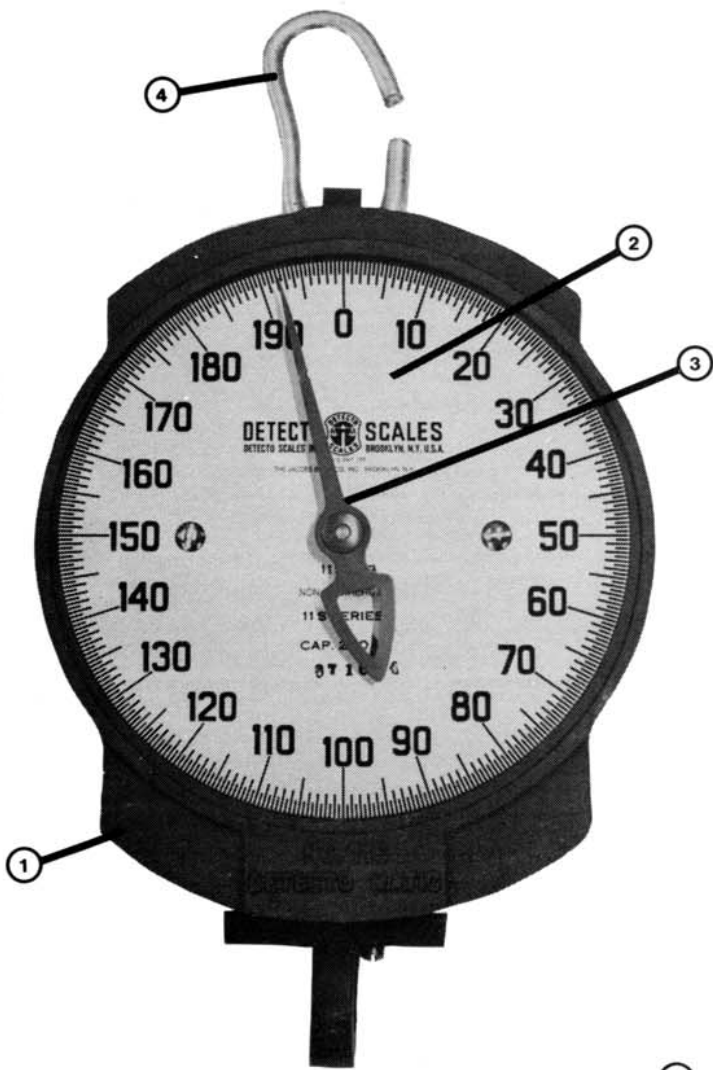

Parts List
Series 11S Scales
Models:
11S200H, 11S400H

Series 11S Scale Parts List

| Item | Part No. | Description |
|-------------|-----------------|--------------------|
| 1 | 11S1 | Case |
| 2 | | Dial Chart |
| | 11S26 | 200 lb chart |
| | 11S27 | 400 lb chart |
| 3 | 26S12X | Pointer Assembly |
| 4 | 11S15 | Case Ring |
| 5 | | Spring |
| | 11S28 | 200 lb spring |
| | 11S29 | 400 lb spring |
| 6 | 11S7 | Rack |
| 7 | 11S11 | Rack Roller |
| 8 | 11S9 | Pinion |
| 9 | 11S40 | Rack Pin |
| 10 | 9S14 | Tension Spring |
| 11 | 11S23 | Spring Washer |
| 12 | 11S2 | Runner |
| 13 | 11S39 | Adjusting Spring |
| 14 | 6020-0200 | Escutcheon Pin |
| 15 | 11S3 | Slide |
| 16 | 11S4 | Case Back |
| 17 | 33S10 | Pinion Bridge |
| 18 | | Meat Hook |
| | 11S1034 | 200 lb scale |
| 19 | | S Hook |
| | 11S34 | 400 lb scale |